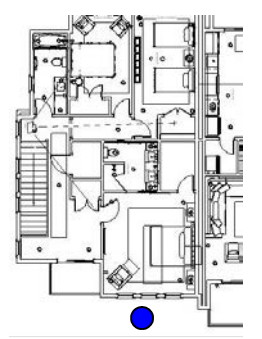

Cynthia B Wilson

UNIT A
2121 Square Feet

Unit A - 2nd Floor

Primary Bedroom
View to Stair Alcove
and Balcony

- Three Bedrooms   Two Full Baths
- Hardwood Floors   One Powder Room
- Wolf / Sub Zero Appliances   Cabinets: Custom - Geneva Cabinet Company
- Kohler Plumbing Fixtures   Tile: Bella Tile and Stone
- Two Floors - 9' ceiling height
- One Balcony