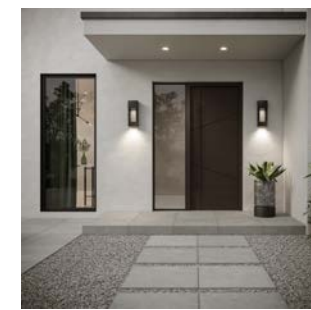

Interior Door Hardware

Cimarron Lever # 3 Rosette in Tumbled White Bronze

Sandcast Winchester Knob, # 3 Rosette in Tumbled White Bronze

Exterior Light Fixtures
Visual Comfort
Dark Sky Compliant

Residences of Geneva Lake