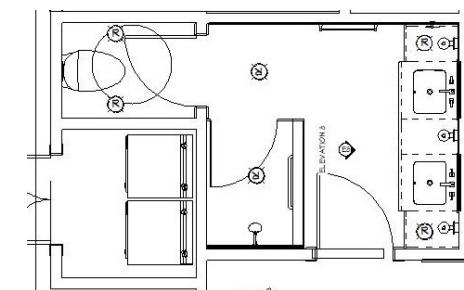

Residences of Geneva Lake

A Luxury Town Home Community

Cynthia B Wilson

Unit A - Primary Bath
Expansion
No Elevator Option

UNIT A

2121 Square Feet

- Three Bedrooms
- Hardwood Floors
- Wolf / Sub Zero Appliances
- Kohler Plumbing Fixtures
- Two Floors - 9' ceiling height
- One Balcony
- Two Full Baths
- One Powder Room
- Cabinets: Custom - Geneva Cabinet Company
- Tile: Bella Tile and Stone