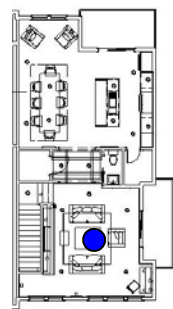

A Luxury Town Home Community

*Units B and C
Elevator/ Powder Alcoves*

UNIT B
2891 Square Feet

Unit B(s) & C- 2nd Floor Elevator / Powder Alcoves

Cynthia B Wilson

UNIT C

2662 Square Feet

Unit C - 2nd Floor