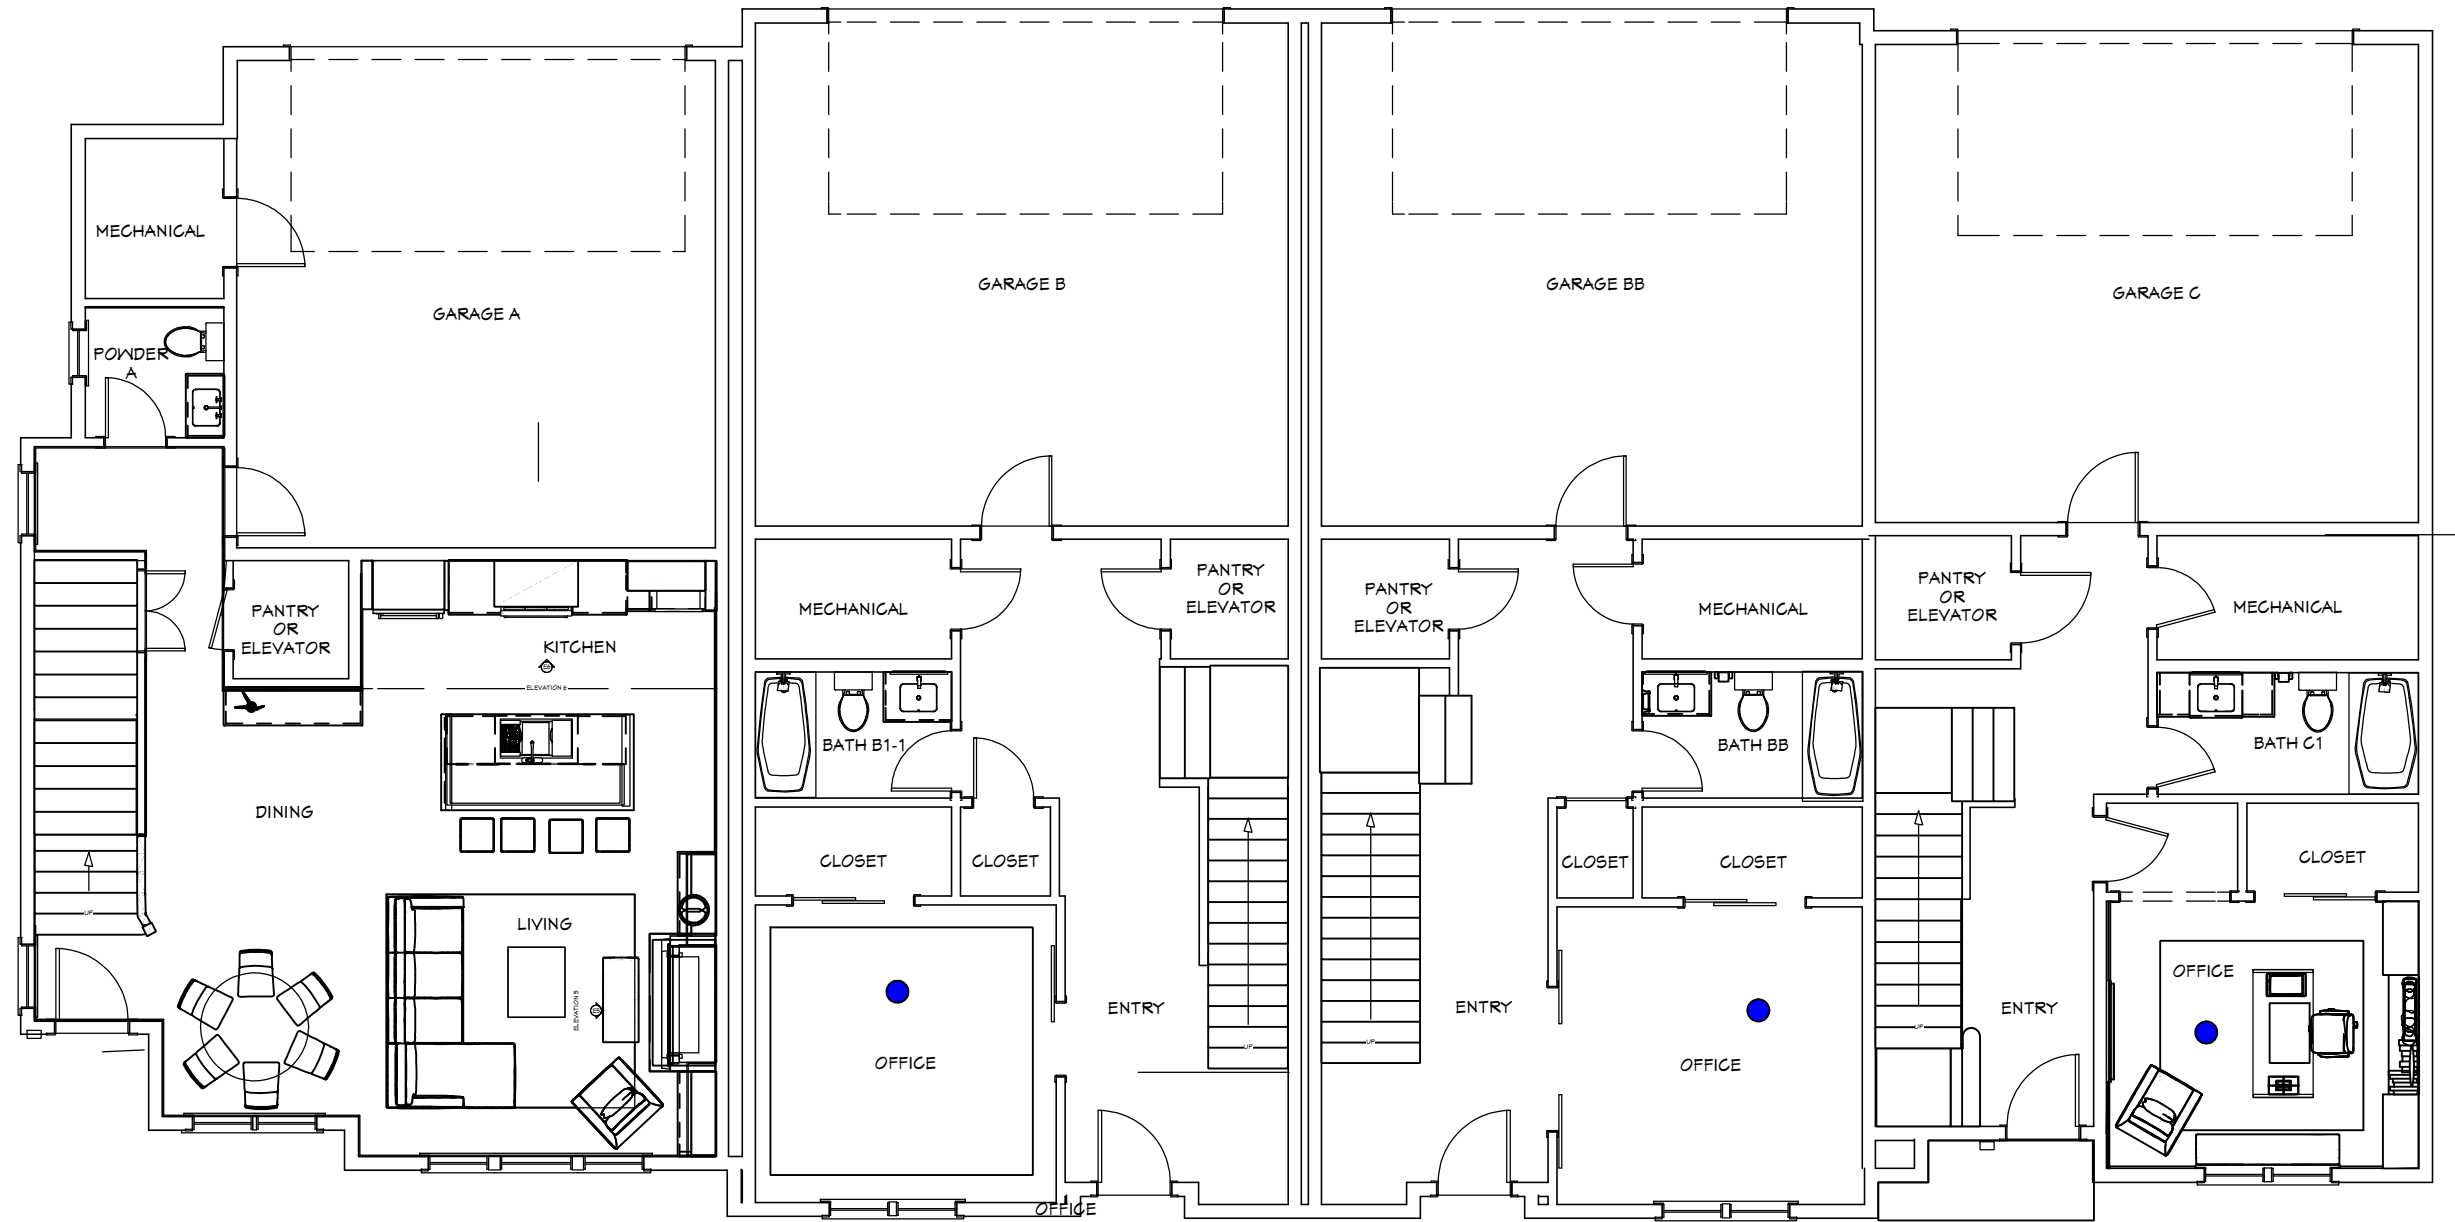

Cynthia B Wilson

UNIT C

2662 Square Feet

Ground Floor Office - With Millwork and Cabinetry Upgrade

CBWILSON
INTERIOR DESIGN

Residences of Geneva Lake

A Luxury Town Home Community

LCH
A DIVISION OF CC
LOWELL CUSTOM HOMES