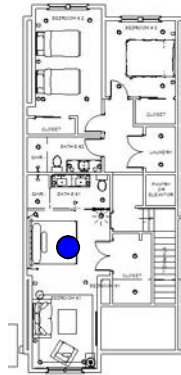

A Luxury Town Home Community

Cynthia B Wilson

UNIT B

2891 Square Feet

Unit B - 3rd Floor

Three Bedrooms

Hardwood Floors

Wolf / Sub Zero Appliances