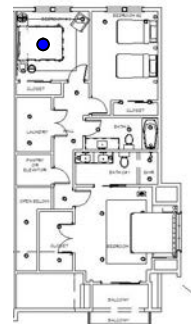

A Luxury Town Home Community

LCH
A DIVISION OF CC
LOWELL CUSTOM HOMES

Cynthia B Wilson

UNIT C

2662 Square Feet

Unit C - 3rd Floor

• Guest Bedroom

Three Bedrooms
 Hardwood Floors
 Wolf / Sub Zero Appliances
 Kohler Plumbing Fixtures
 Three Floors - 9' ceiling height
 Three Balconies