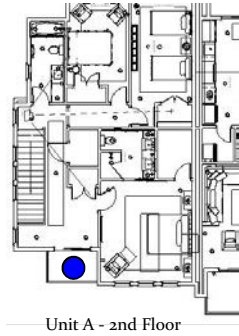

One Powder Room
Two Full Baths
Cabinets: Custom Geneva Cabinet Company
Tile: Bella Tile and Stone

CBWILSON
INTERIOR DESIGN

Residences of Geneva Lake

A Luxury Town Home Community

Cynthia B Wilson

UNIT A

2121 Square Feet