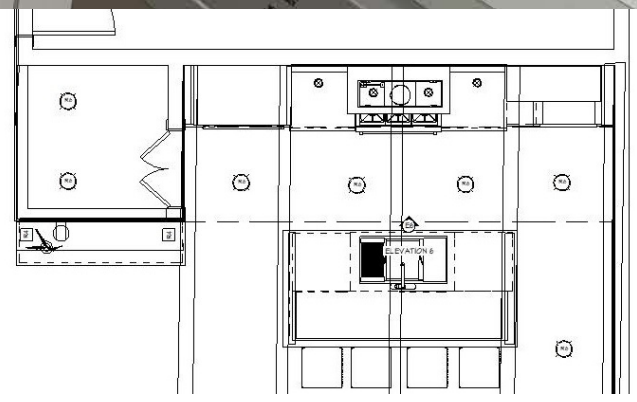

Residences of Geneva Lake

A Luxury Town Home Community