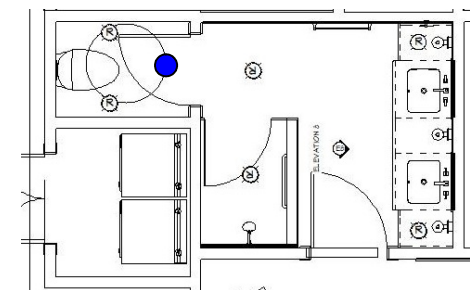

CBWILSON
INTERIOR DESIGN

Residences of Geneva Lake

A Luxury Town Home Community

LCH
A DIVISION OF CC
LOWELL CUSTOM HOMES