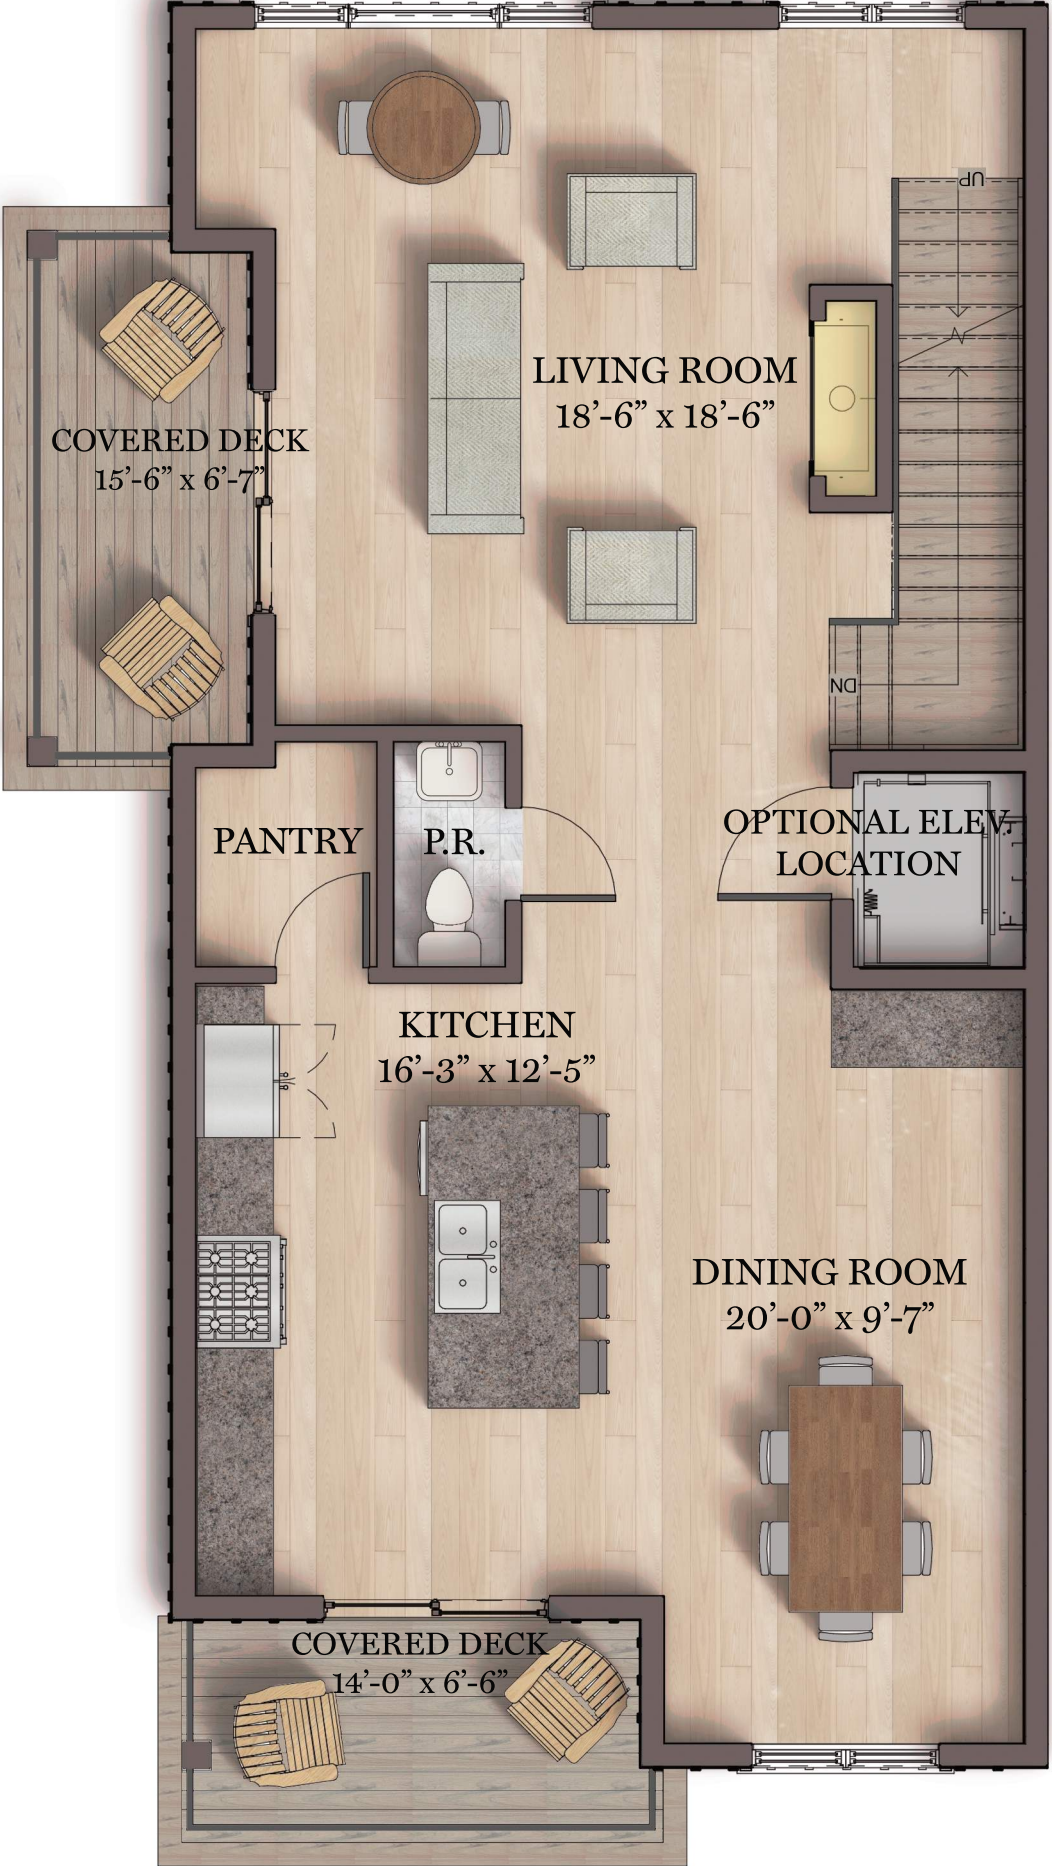

Unit C
 Total Unit Area
 3,100 sqft

First Floor
 Interior: 650 sqft
 Garage: 440 sqft
 Total: 1,090 sqft

Unit C
Second Floor
1,003 sqft

Unit C
Third Floor
1,009 sqft