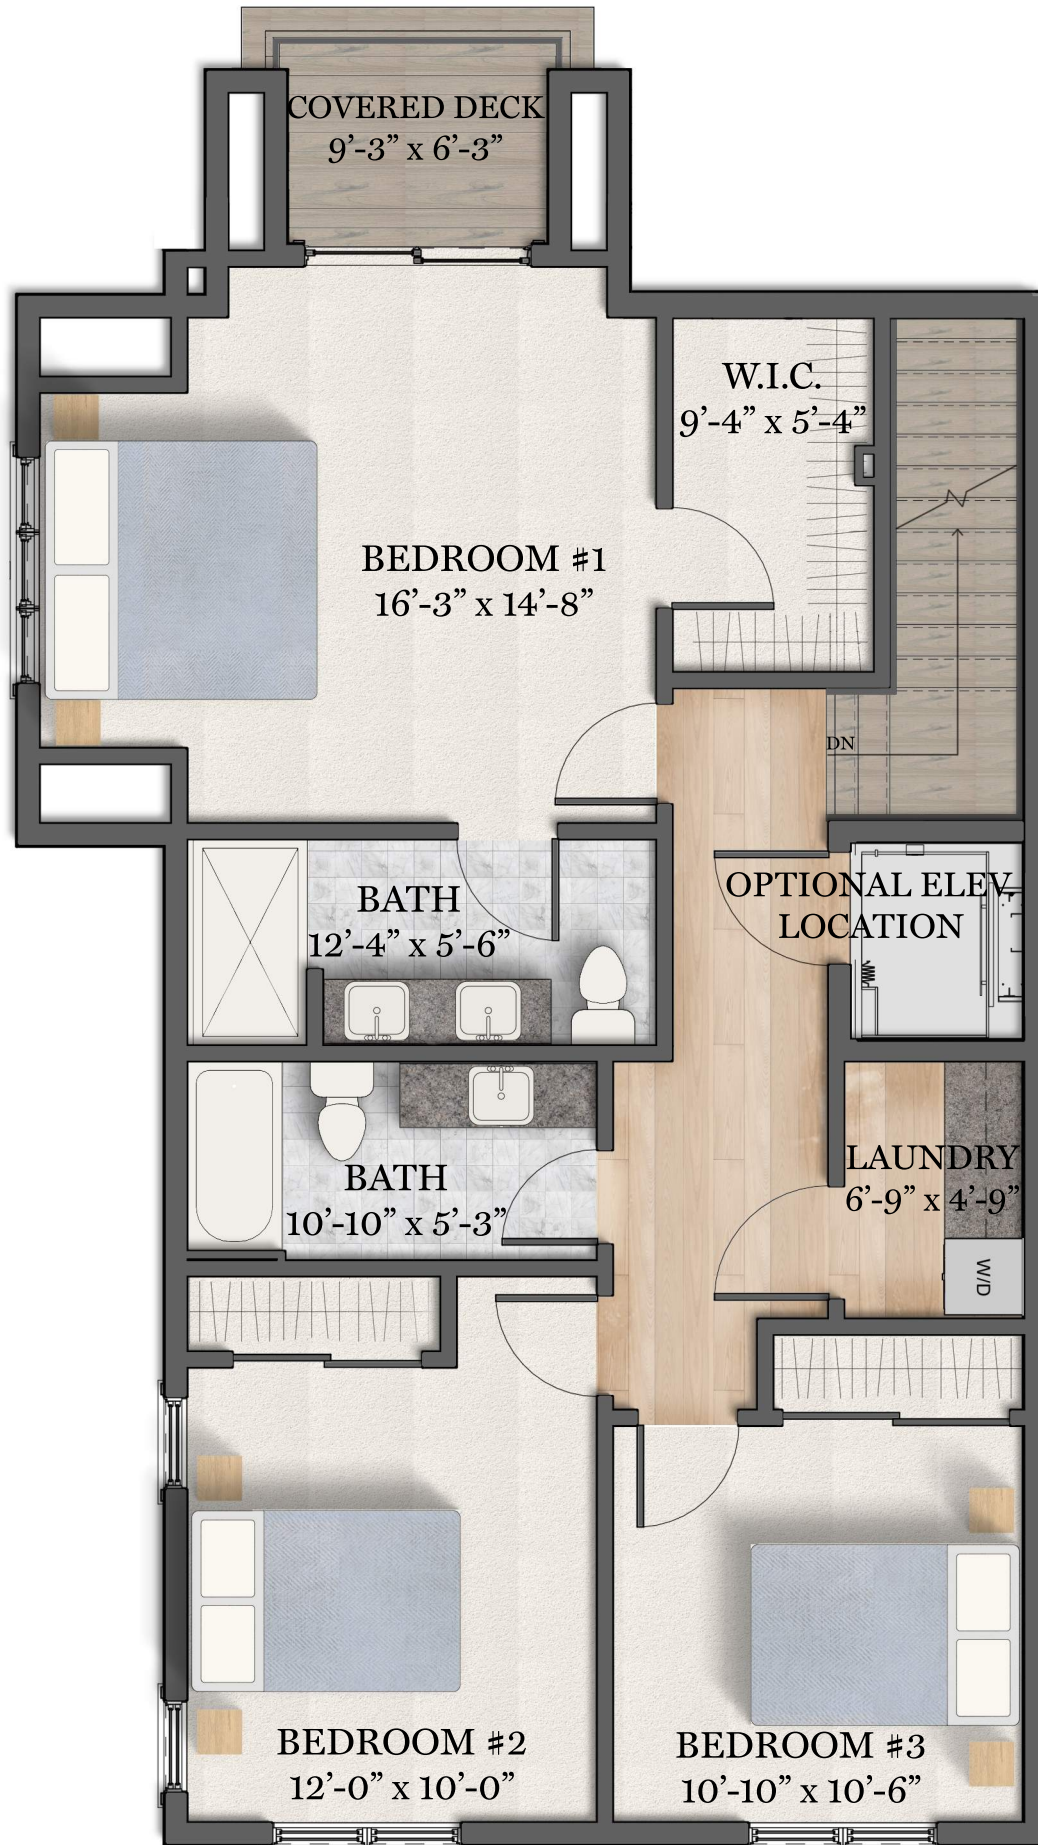

Unit C
 Total Unit Area
 3,100 sqft

First Floor
 Interior: 650 sqft
 Garage: 440 sqft
 Total: 1,090 sqft

Unit C
Second Floor
1,003 sqft

Unit C
Third Floor
1,009 sqft